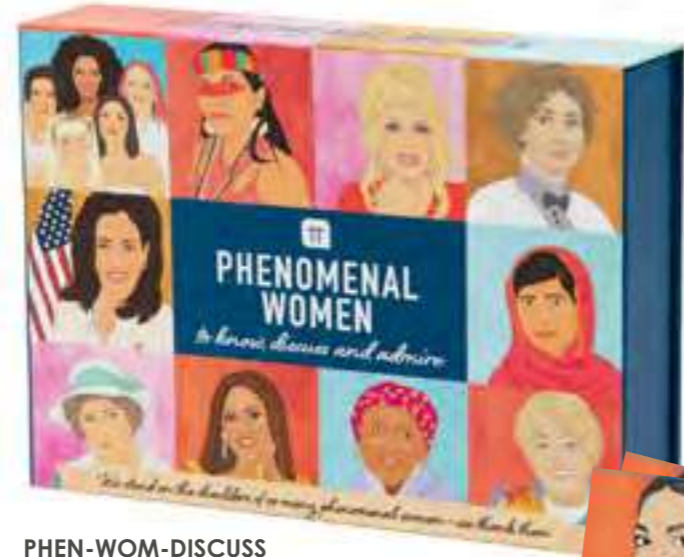

Lauren
Product Developer

Melanie
Designer

Clare
Director

Phenomenal Women

PHEN-WOM-DISCUSS
Phenomenal Women discussion game
H14.5cm W18.5cm D4cm
Inner 6

A perfect addition to any book club style event or evening with friends.