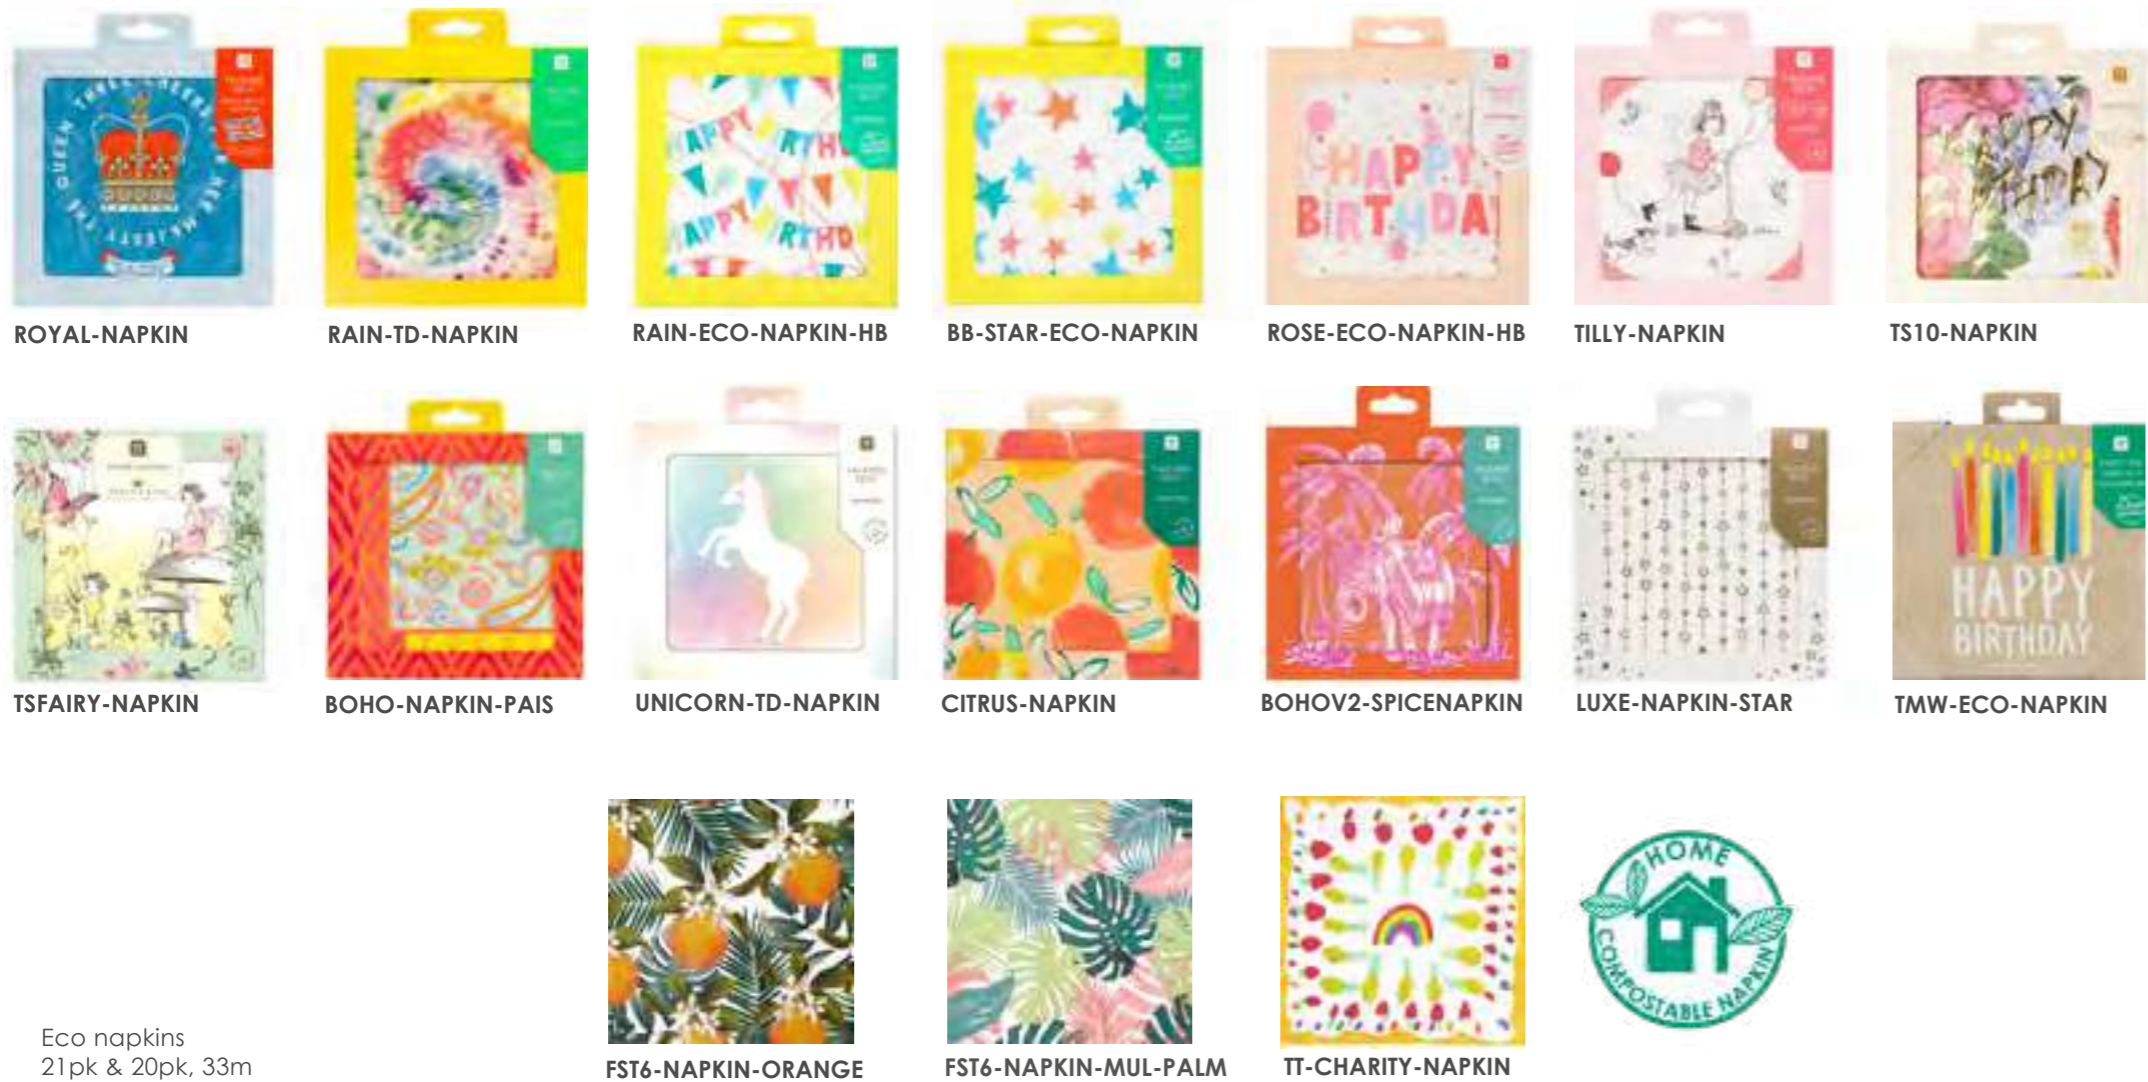

Eco napkins
21pk & 20pk, 33cm
Inner 12

33cm napkins
20pk
Inner 12

Napkin Menu

BOHO-CNAPKIN

FST5-CNAP-PALM

LUXE-CNAPKIN-BAL

WHT-CNAPKIN-WREATH

ROSE-CNAPKIN-HB